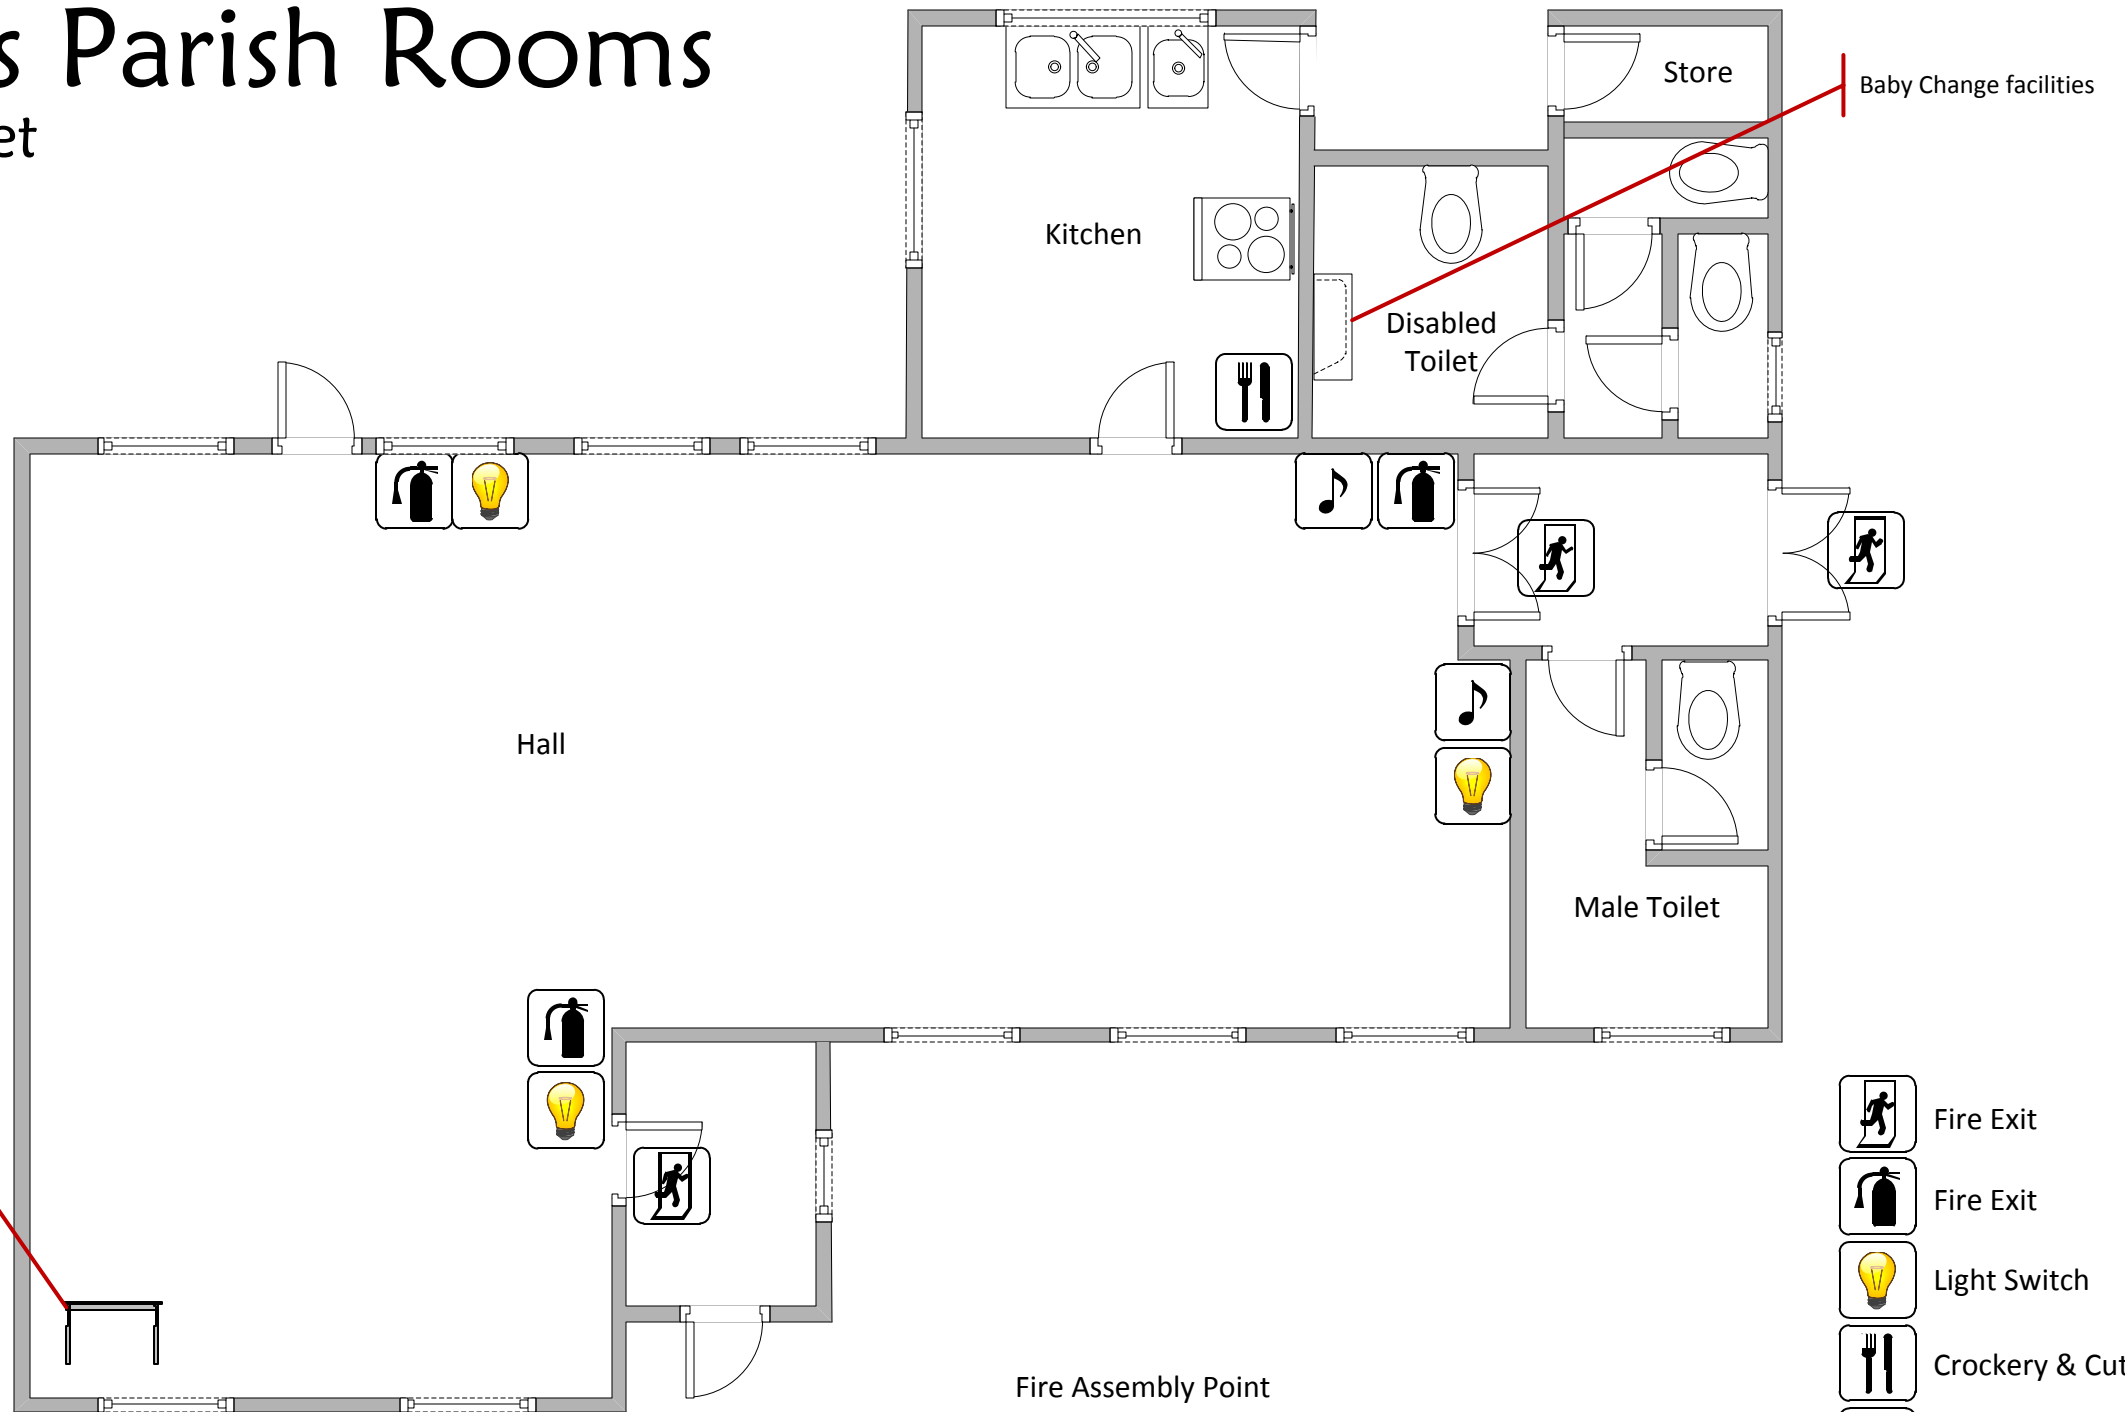

Burness Parish Rooms

38 The Street

Melton

IP12 1PW

12 x Small Tables
10 x large Tables

30 x Small Chairs
75 X Large Chairs

-  Fire Exit
-  Fire Extinguisher
-  Light Switch
-  Crockery & Cutlery
-  Hifi System